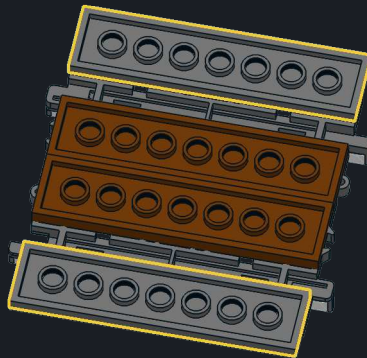

### Ballast Instructions

22 pcs

Decorate your track with a realistic representation of ballast!

Substitute black tiles with brown or light grey for your preferred tie appearance

#### Parts List

8x  
307026

4x  
243126

2x  
4211211

4x  
4211063

2x  
4211065

2x  
4210997

1

2

3

4

5