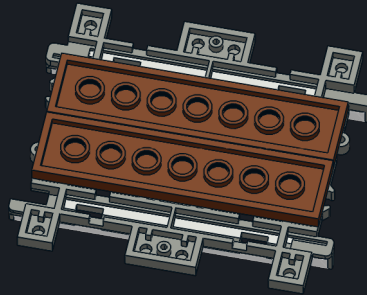

### Ballast Instructions

22 pcs

Decorate your track with a realistic representation of ballast!

Substitute black tiles with brown or light grey for your preferred tie appearance

#### Parts List

8x  
307026

4x  
243126

2x  
4211211

4x  
4211063

2x  
4211065

2x  
4210997

1