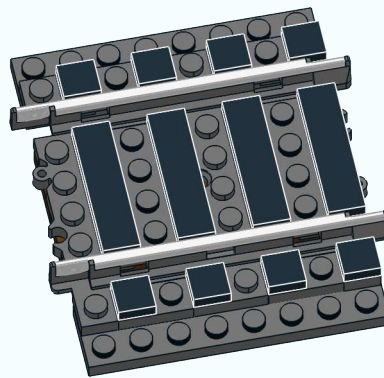

# Track

## S8 Straight Track

### Ballast Instructions

22 pcs

Decorate your track with a realistic representation of ballast!

Substitute black tiles with brown or light grey for your preferred tie appearance