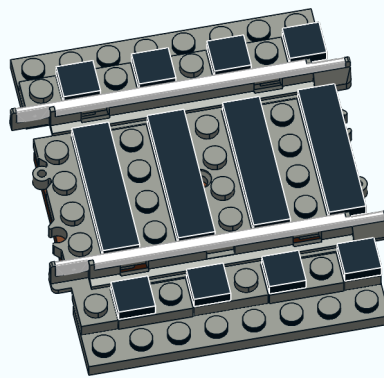

# Track

## S8 Straight Track

### Ballast Instructions

22 pcs

Decorate your track with a realistic representation of ballast!

Substitute black tiles with brown or light grey for your preferred tie appearance