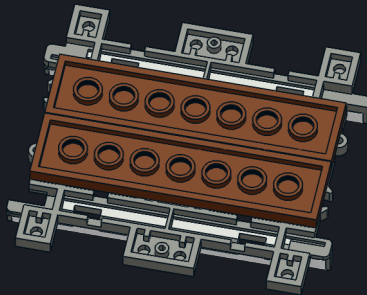

Track

S8 Straight Track

Ballast Instructions

22 pcs

Decorate your track with a realistic representation of ballast!

Substitute black tiles with brown or light grey for your preferred tie appearance

Parts List

8x
307026

4x
243126

2x
4211211

4x
4211063

2x
4211065

2x
4210997

1

2