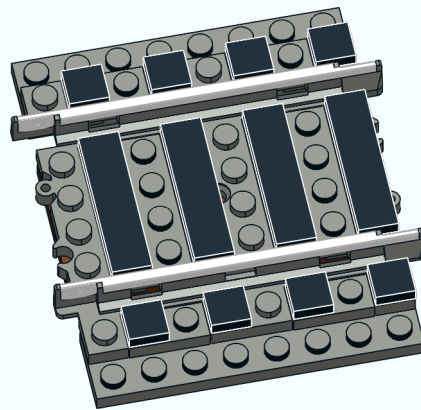

Track

S8 Straight Track

Ballast Instructions

22 pcs

Decorate your track with a realistic representation of ballast!

Substitute black tiles with brown or light grey for your preferred tie appearance

Parts List

8x
307026

4x
243126

2x
4211211

4x
4211063

2x
4211065

2x
4210997

1

2