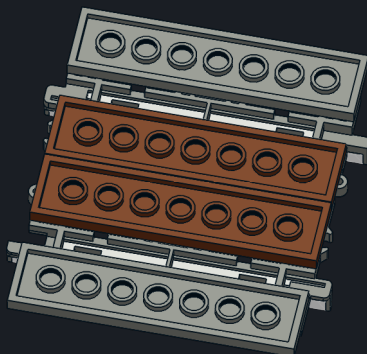

Track

S8 Straight Track

Ballast Instructions

22 pcs

Decorate your track with a realistic representation of ballast!

Substitute black tiles with brown or light grey for your preferred tie appearance

Parts List

8x
307026

4x
243126

2x
4211211

4x
4211063

2x
4211065

2x
4210997

1

2

3

4

5

S8 Ballast Instructions

1-12-8808-2021-09-07

LEGO® is a trademark of the LEGO Group of companies which does not sponsor, authorize or endorse Fx Track or Fx Bricks.

© Fx Bricks Inc. 2021
Printed in Canada