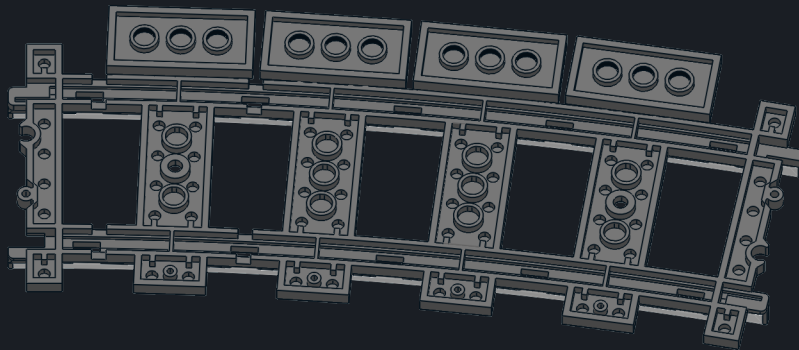

Track

R104 Curve Track

Ballast Instructions

71 pcs

Decorate your track with a realistic representation of ballast!

Substitute black tiles with brown or light grey for your preferred tie appearance

Parts List

1

2

3

4

5

6

7

R104 Ballast Instructions