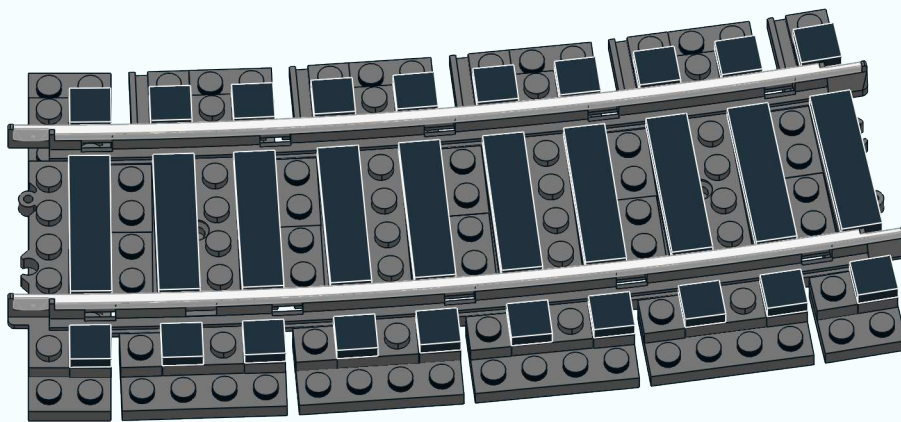

Track

R104 Curve Track

Ballast Instructions

71 pcs

Decorate your track with a realistic representation of ballast!

Substitute black tiles with brown or light grey for your preferred tie appearance

Parts List

1

2

3

4

5

6

7

R104 Ballast Instructions