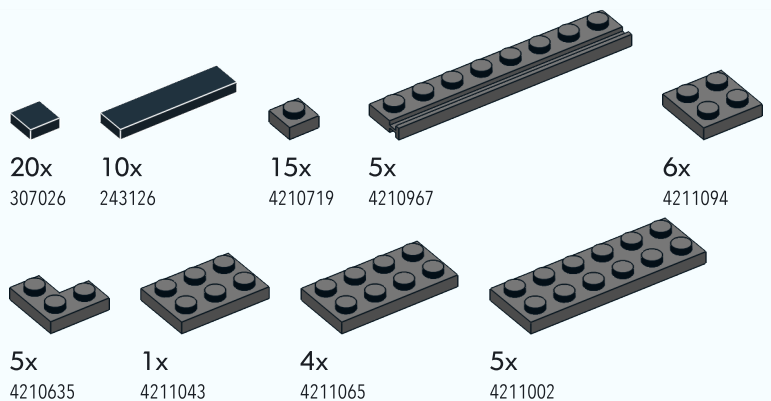

Track

R104 Curve Track

Ballast Instructions

71 pcs

Decorate your track with a realistic representation of ballast!

Substitute black tiles with brown or light grey for your preferred tie appearance

Parts List