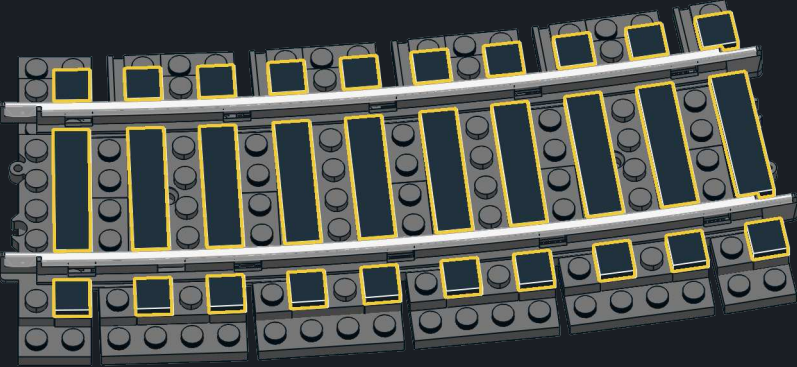

Track

R104 Curve Track

Ballast Instructions

71 pcs

Decorate your track with a realistic representation of ballast!

Substitute black tiles with brown or light grey for your preferred tie appearance

Parts List

1

2

3

4

5

6

7

R104 Ballast Instructions